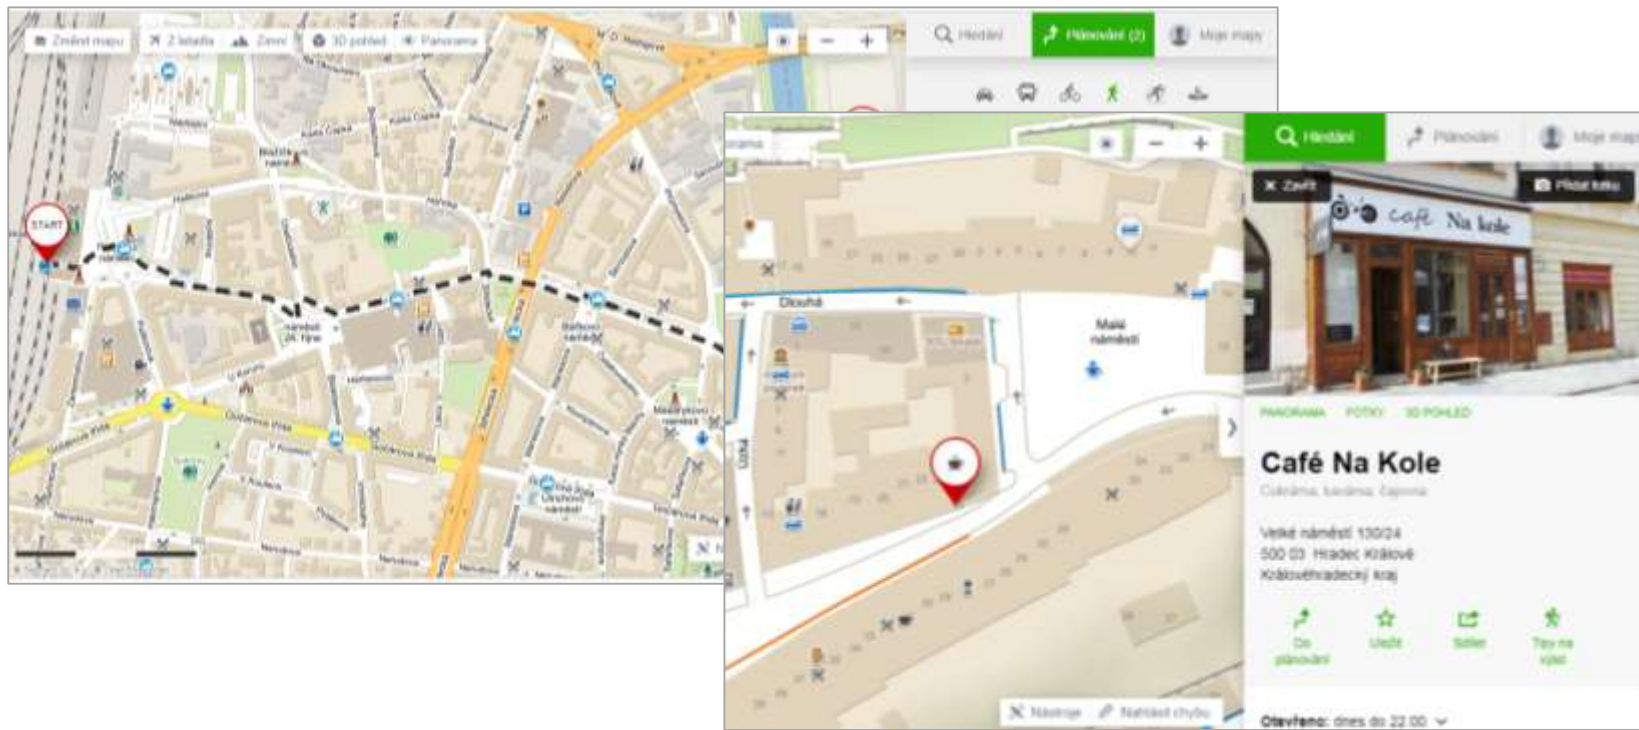

Prostorová data používáme denně....