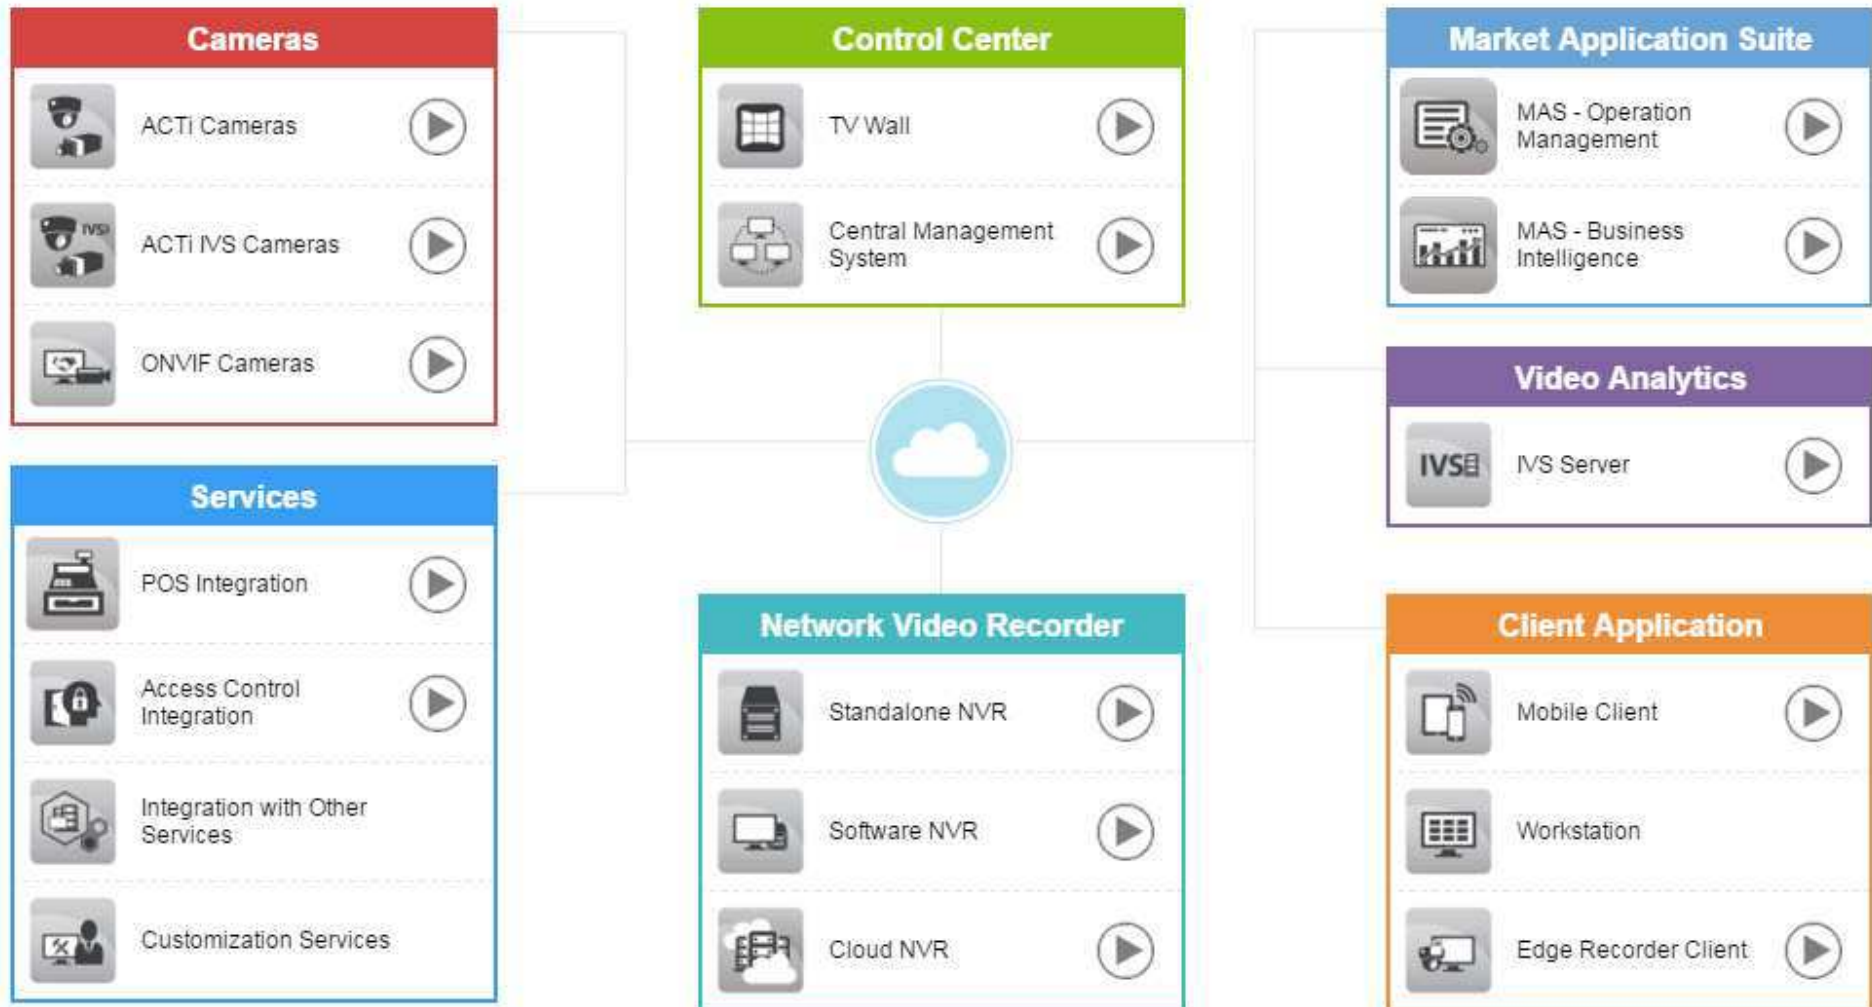

Smart Solutions

ACTi
Connecting Vision

Electronic Toll Collection

Smart Logistics

Smart Campus

Green Transportation

Smart Health

Smart Solutions

ACTi
Connecting Vision

E-Government

Cloud Systems

Solar Power Plant

LED Lighting

Petrochemical Plants

Solution Diagram

ACTi
Connecting Vision

ACTi MOBILE VEHICLE SOLUTION

Connecting Vision Secure your fleet and maximize your revenue

ACTi ACTi Corporation

Cameras

Transportation Standalone NVR

Software NVR

ALPR Server

Video Analytics

Cameras

Software
NVR

ALPR
Server

Video
Analytics

Mobile
Application

Car location in big parking areas

Manage claims of cars that have been damaged in the parking lot

Avoid obstructions in the parking lot