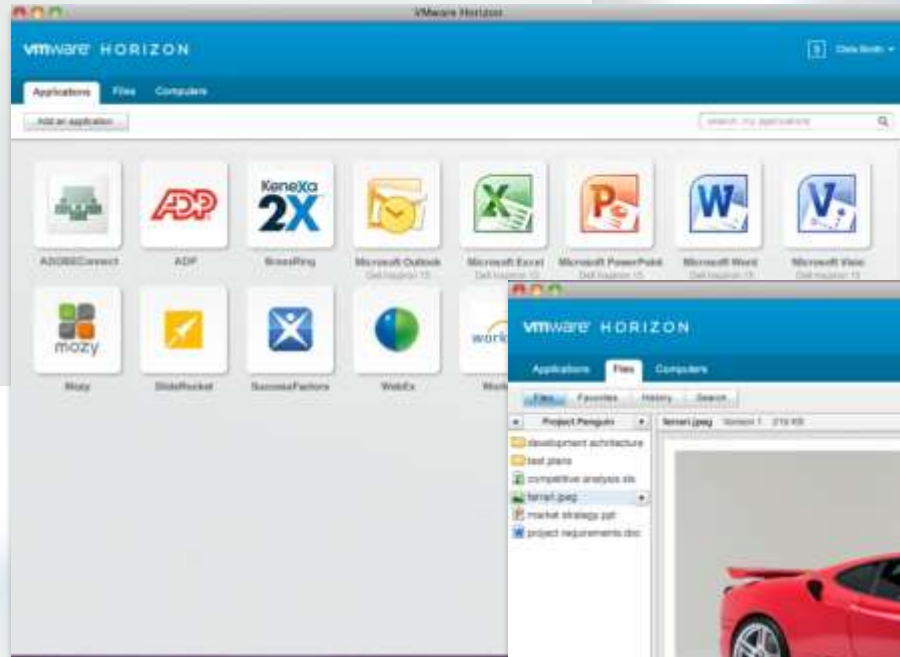

# End user computing s relevancí pro státní správu

Marek Bražina

Senior Systems Engineer

Confidential

vmware<sup>®</sup>

Modules

★ Favorites & Recent Pages

Data →

34,232  
files in use

✓ Enabled 3 Alerts

Web Applications →

128  
web applications running

✓ Enabled

Mobile Applications →

10  
Mobile applications deployed

View →