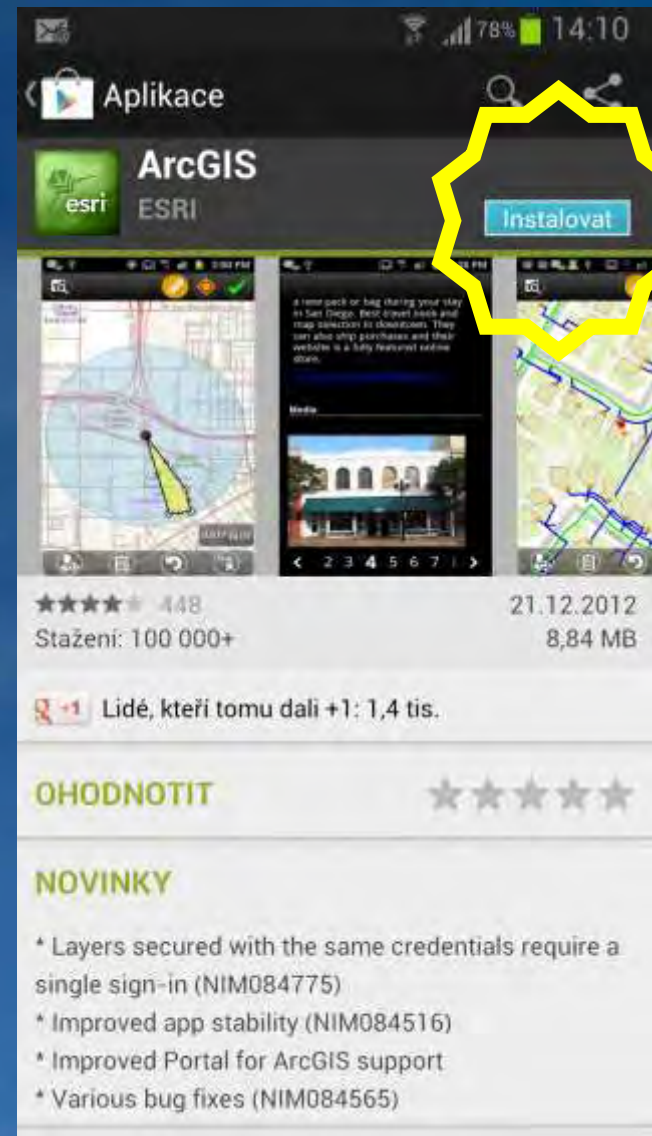

# Location Analytics

- Atlas světa geografického obsahu
- Obohaťte svoje data

**Create Buffers**

**Create Drive Time Polygons**  
Coming Soon!

**Find Nearest**  
Coming Soon!

Manage Data

The background features a vibrant blue gradient with abstract, overlapping shapes in various shades of blue, teal, and purple. A curved, glowing blue band sweeps across the lower portion of the image. In the bottom left corner, a partial view of the Earth's horizon is visible, showing green landmasses and blue oceans. The overall aesthetic is modern and technological.

# Webová mapa RUIAN ve vašem telefonu