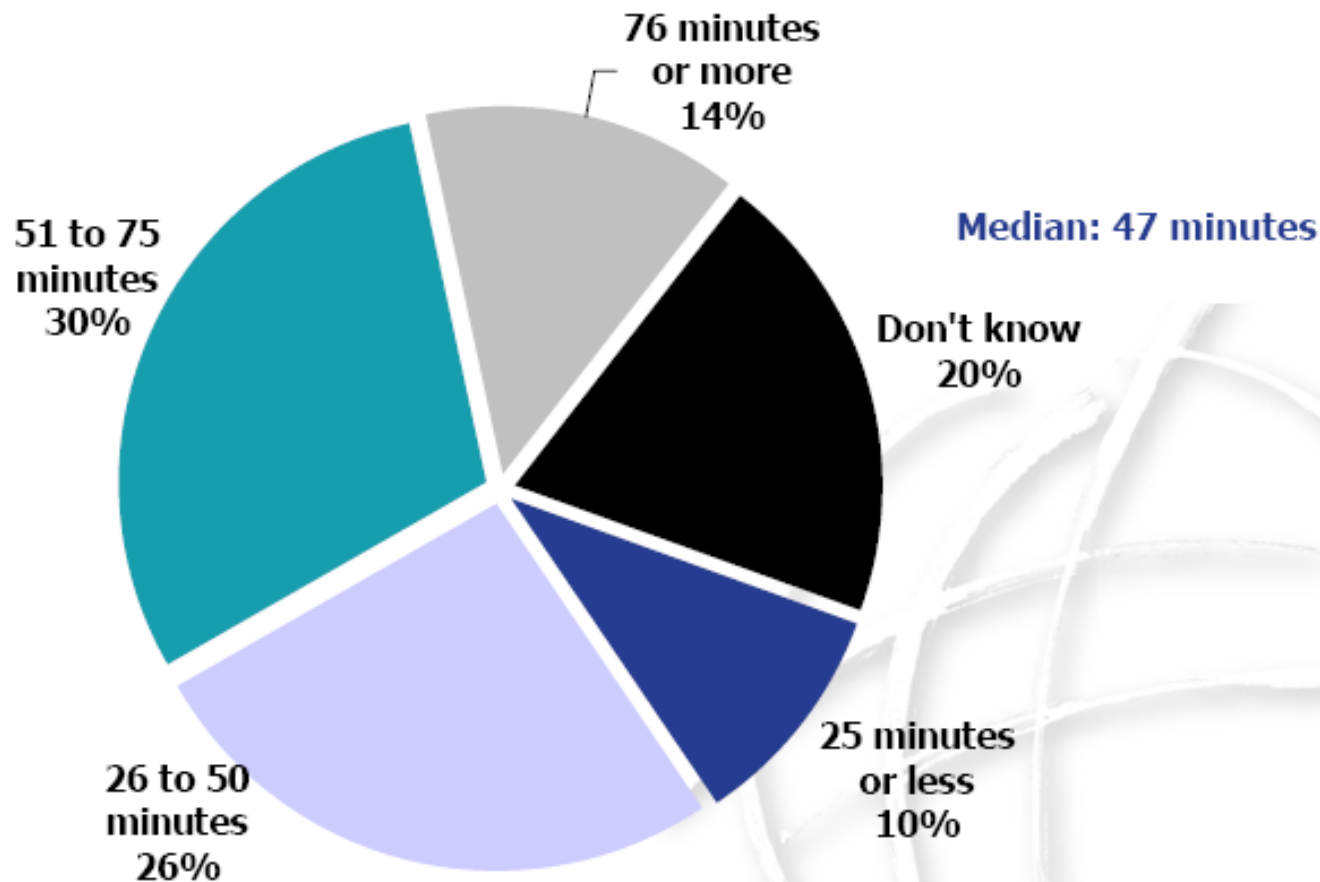

Efektivita práce...

How much downtime (minutes per day) do you recover during your working day because of BlackBerry?

Base: BlackBerry End Users